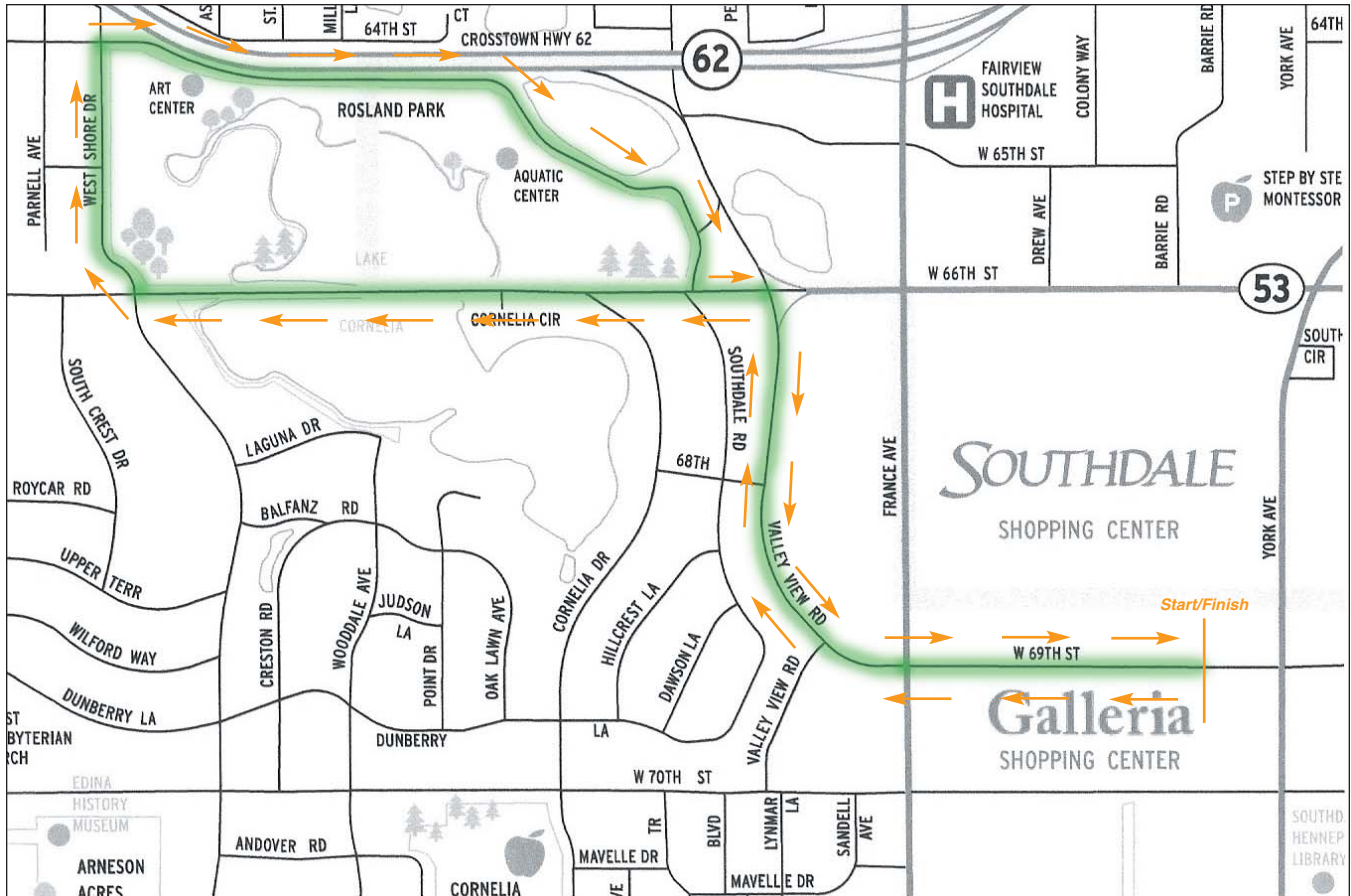

## Map of Route

### *Coming to Southdale Center*

Galleria is located on the corner of 69th Street and France Ave. in Edina, Minnesota.

**From the north**, take Highway 100 south to Crosstown/MN-62 east. Exit on France Ave. Turn right heading south to 69th Street.

**From the west**, take I-394 east to Highway 100 south, then Crosstown/MN-62 east and exit on France Ave. Turn right going south to 69th Street.

Registration takes place inside the former Mervyn's storefront, located near the Cinema and Restaurants. Enter Southdale Center via West 66th St. or York Ave. after 8 a.m. The Center will be open after 7 a.m.; parking is available in all lots.

The run/walk begins and ends on West 69th St., which will be closed beginning at 8 a.m. All activities take place in the parking lot located by West 69th St. and York Ave.